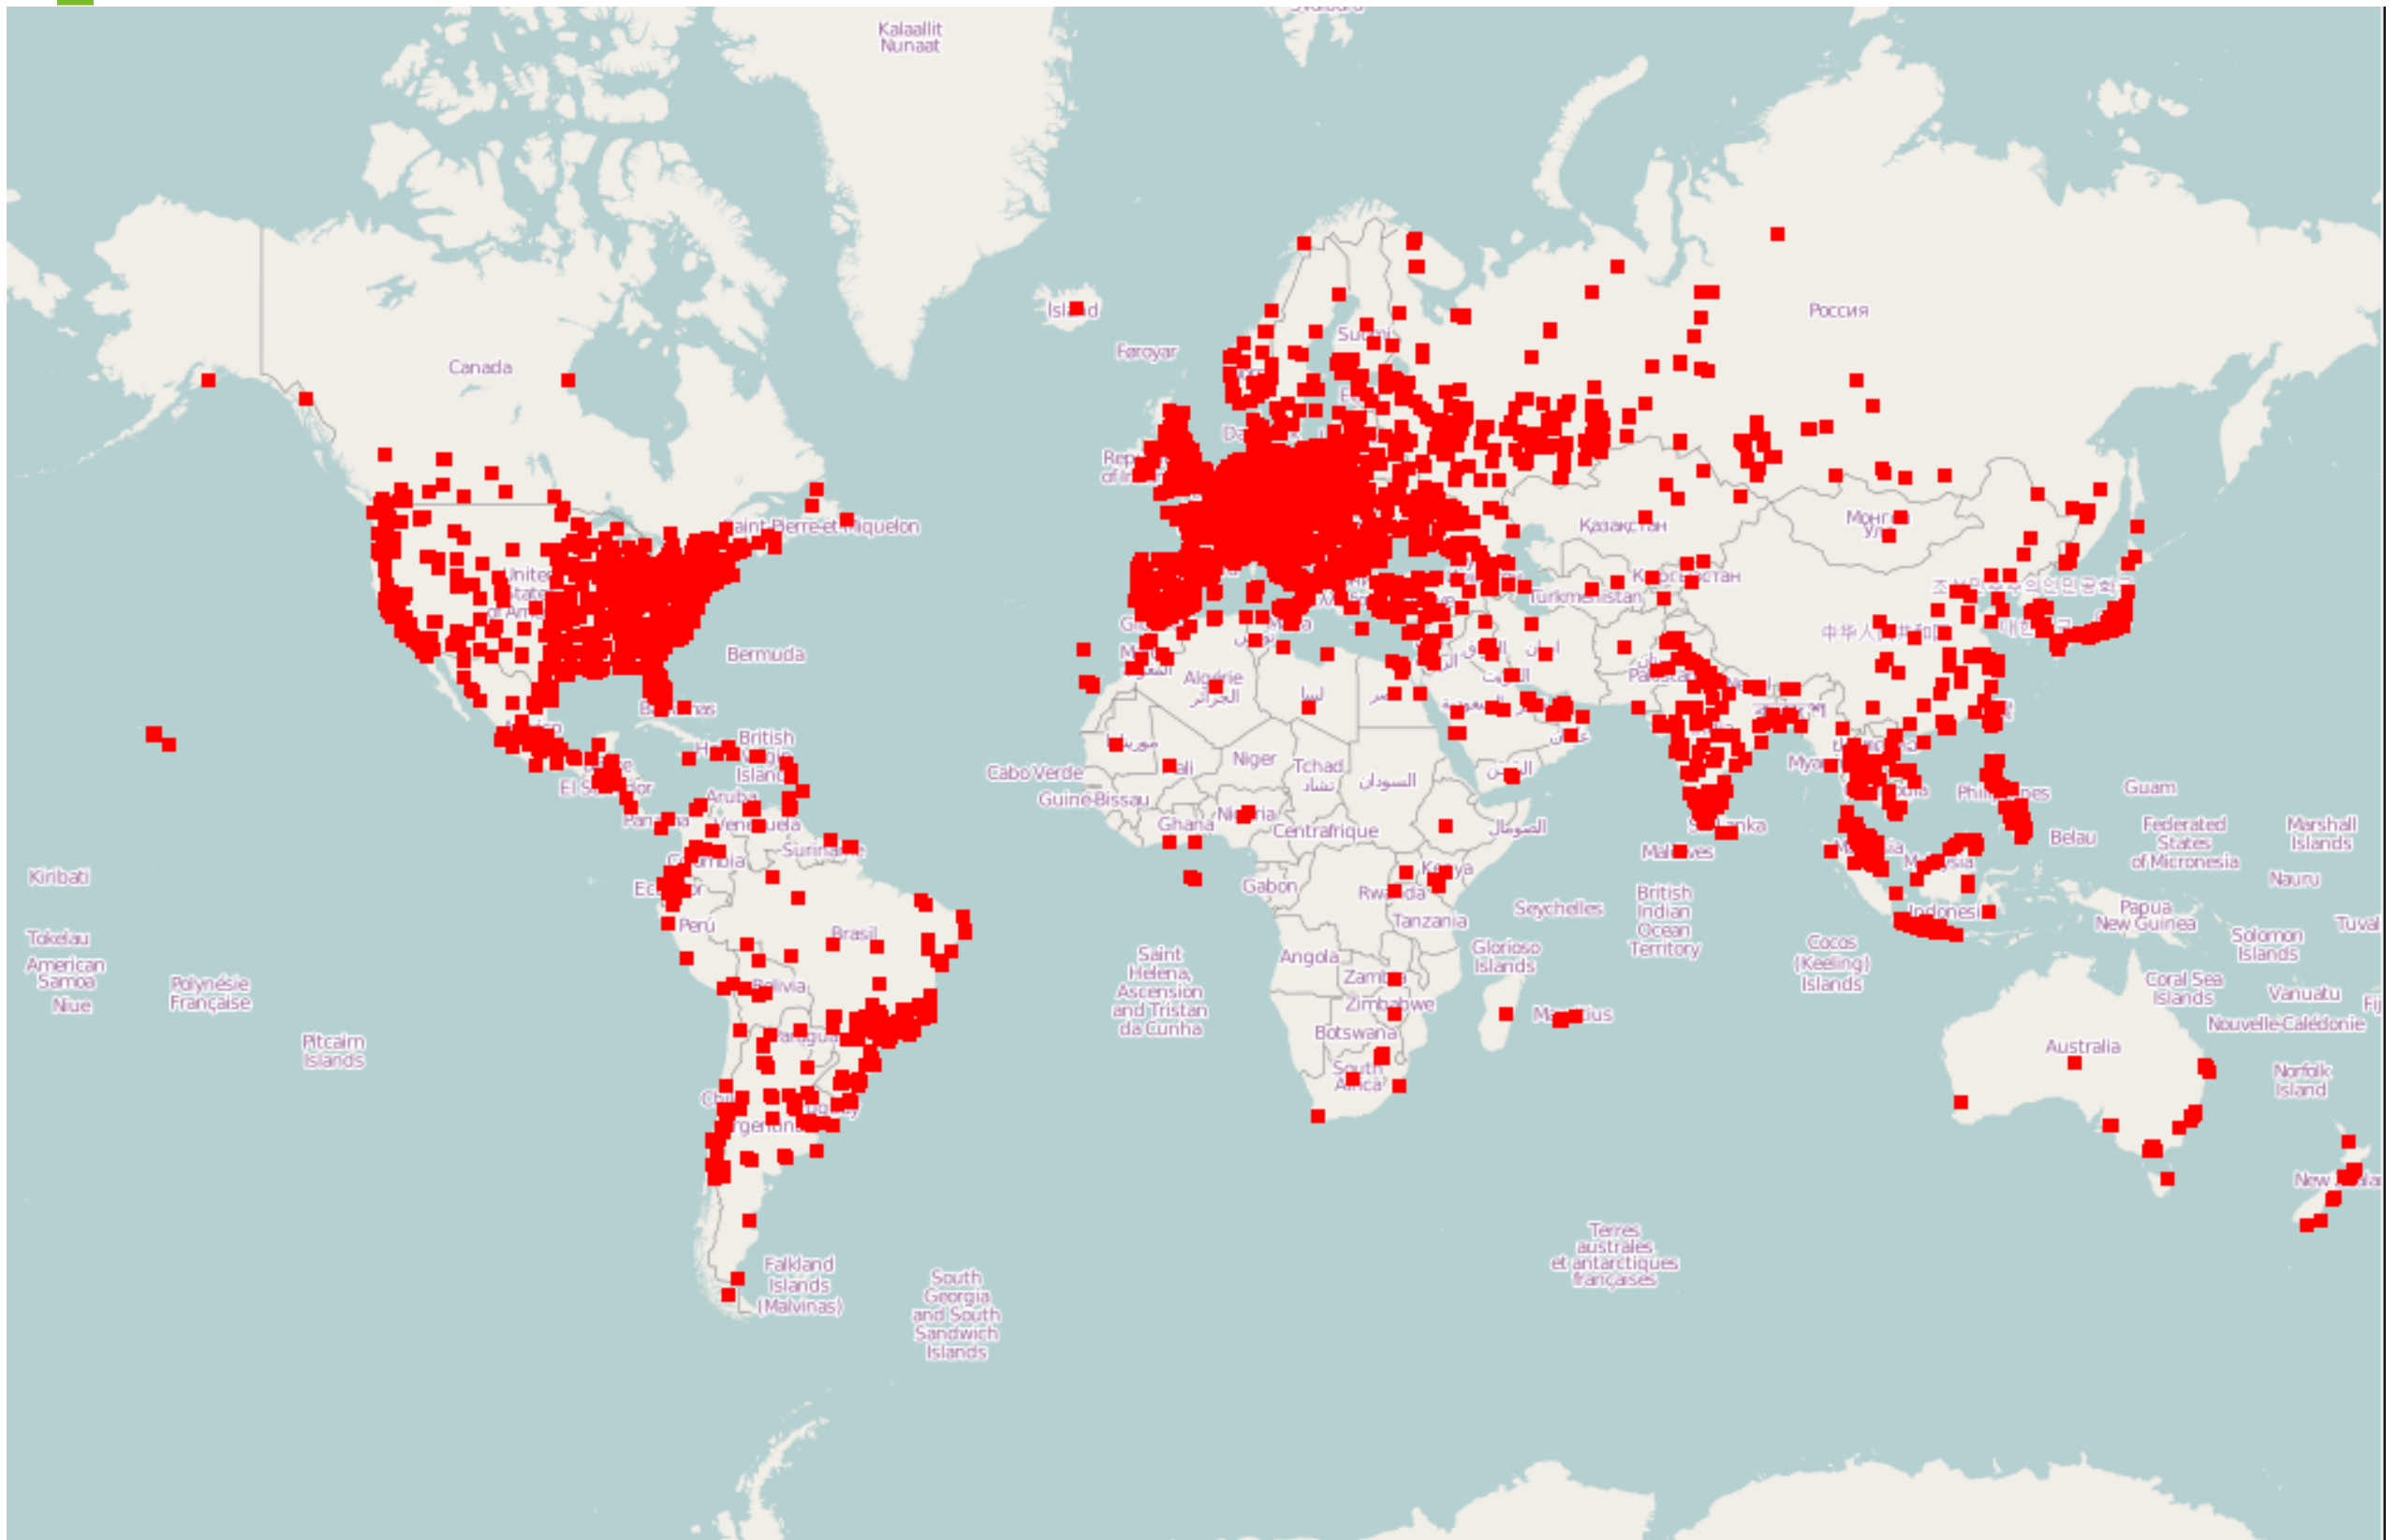

production